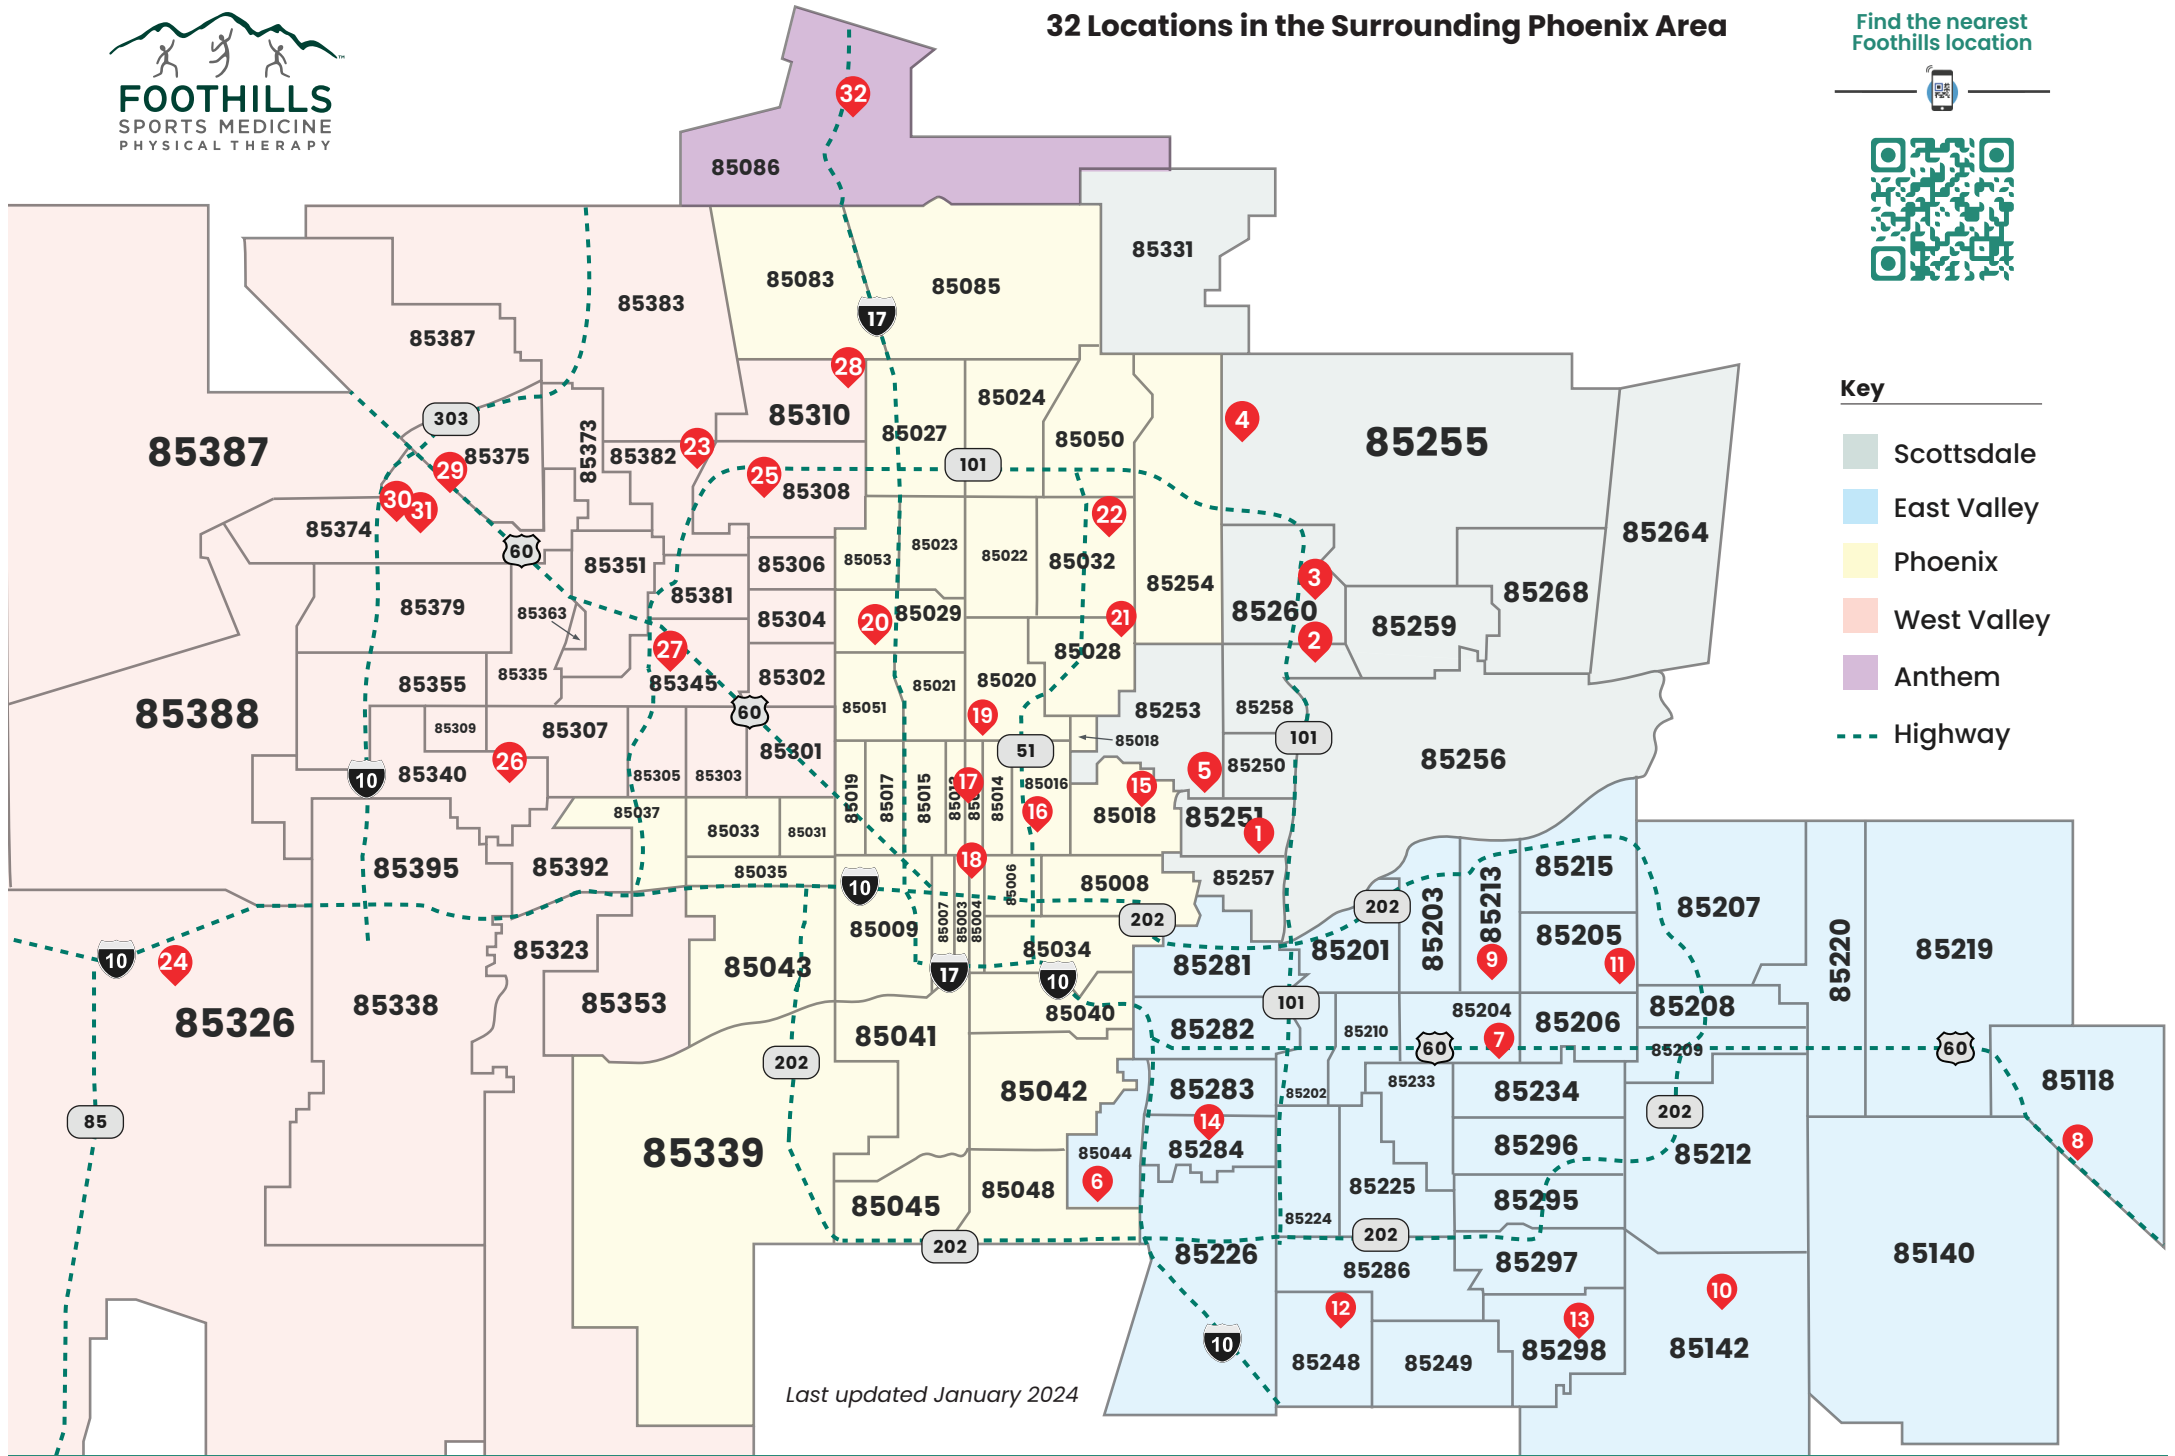

32 Locations in the Surrounding Phoenix Area

Find the nearest Foothills location

- Key**
- Scottsdale
 - East Valley
 - Phoenix
 - West Valley
 - Anthem
 - Highway

Last updated January 2024

SCOTTSDALE

1	Civic Center	3225 N. Civic Center Plaza, Suite 10, Scottsdale, AZ 85251	Cross streets: Osborn & Drinkwater Blvd	P (480) 945-0030	F (480) 949-4574
2	East Scottsdale	9332 N. 95th Way, Suite 105, Scottsdale, AZ 85251	Cross streets: Via Linda & 96th St	P (480) 614-5878	F (480) 614-5860
3	Northeast Scottsdale	14140 N. 100th St, Scottsdale, AZ 85260	Cross streets: Frank Lloyd Wright Blvd & 100th St	P (480) 746-4999	F (480) 955-2990
4	North Scottsdale	21811 N. Scottsdale Rd, Suite 120, Scottsdale, AZ 85258	Cross streets: Scottsdale Rd & Deer Valley Rd	P (480) 513-6854	F (480) 513-6897
5	Old Town Scottsdale	5410 N. Scottsdale Rd, Suite A-100, Paradise Valley, AZ 85253	Cross streets: Scottsdale Rd & Jackrabbit Rd	P (480) 609-0822	F (480) 609-0828