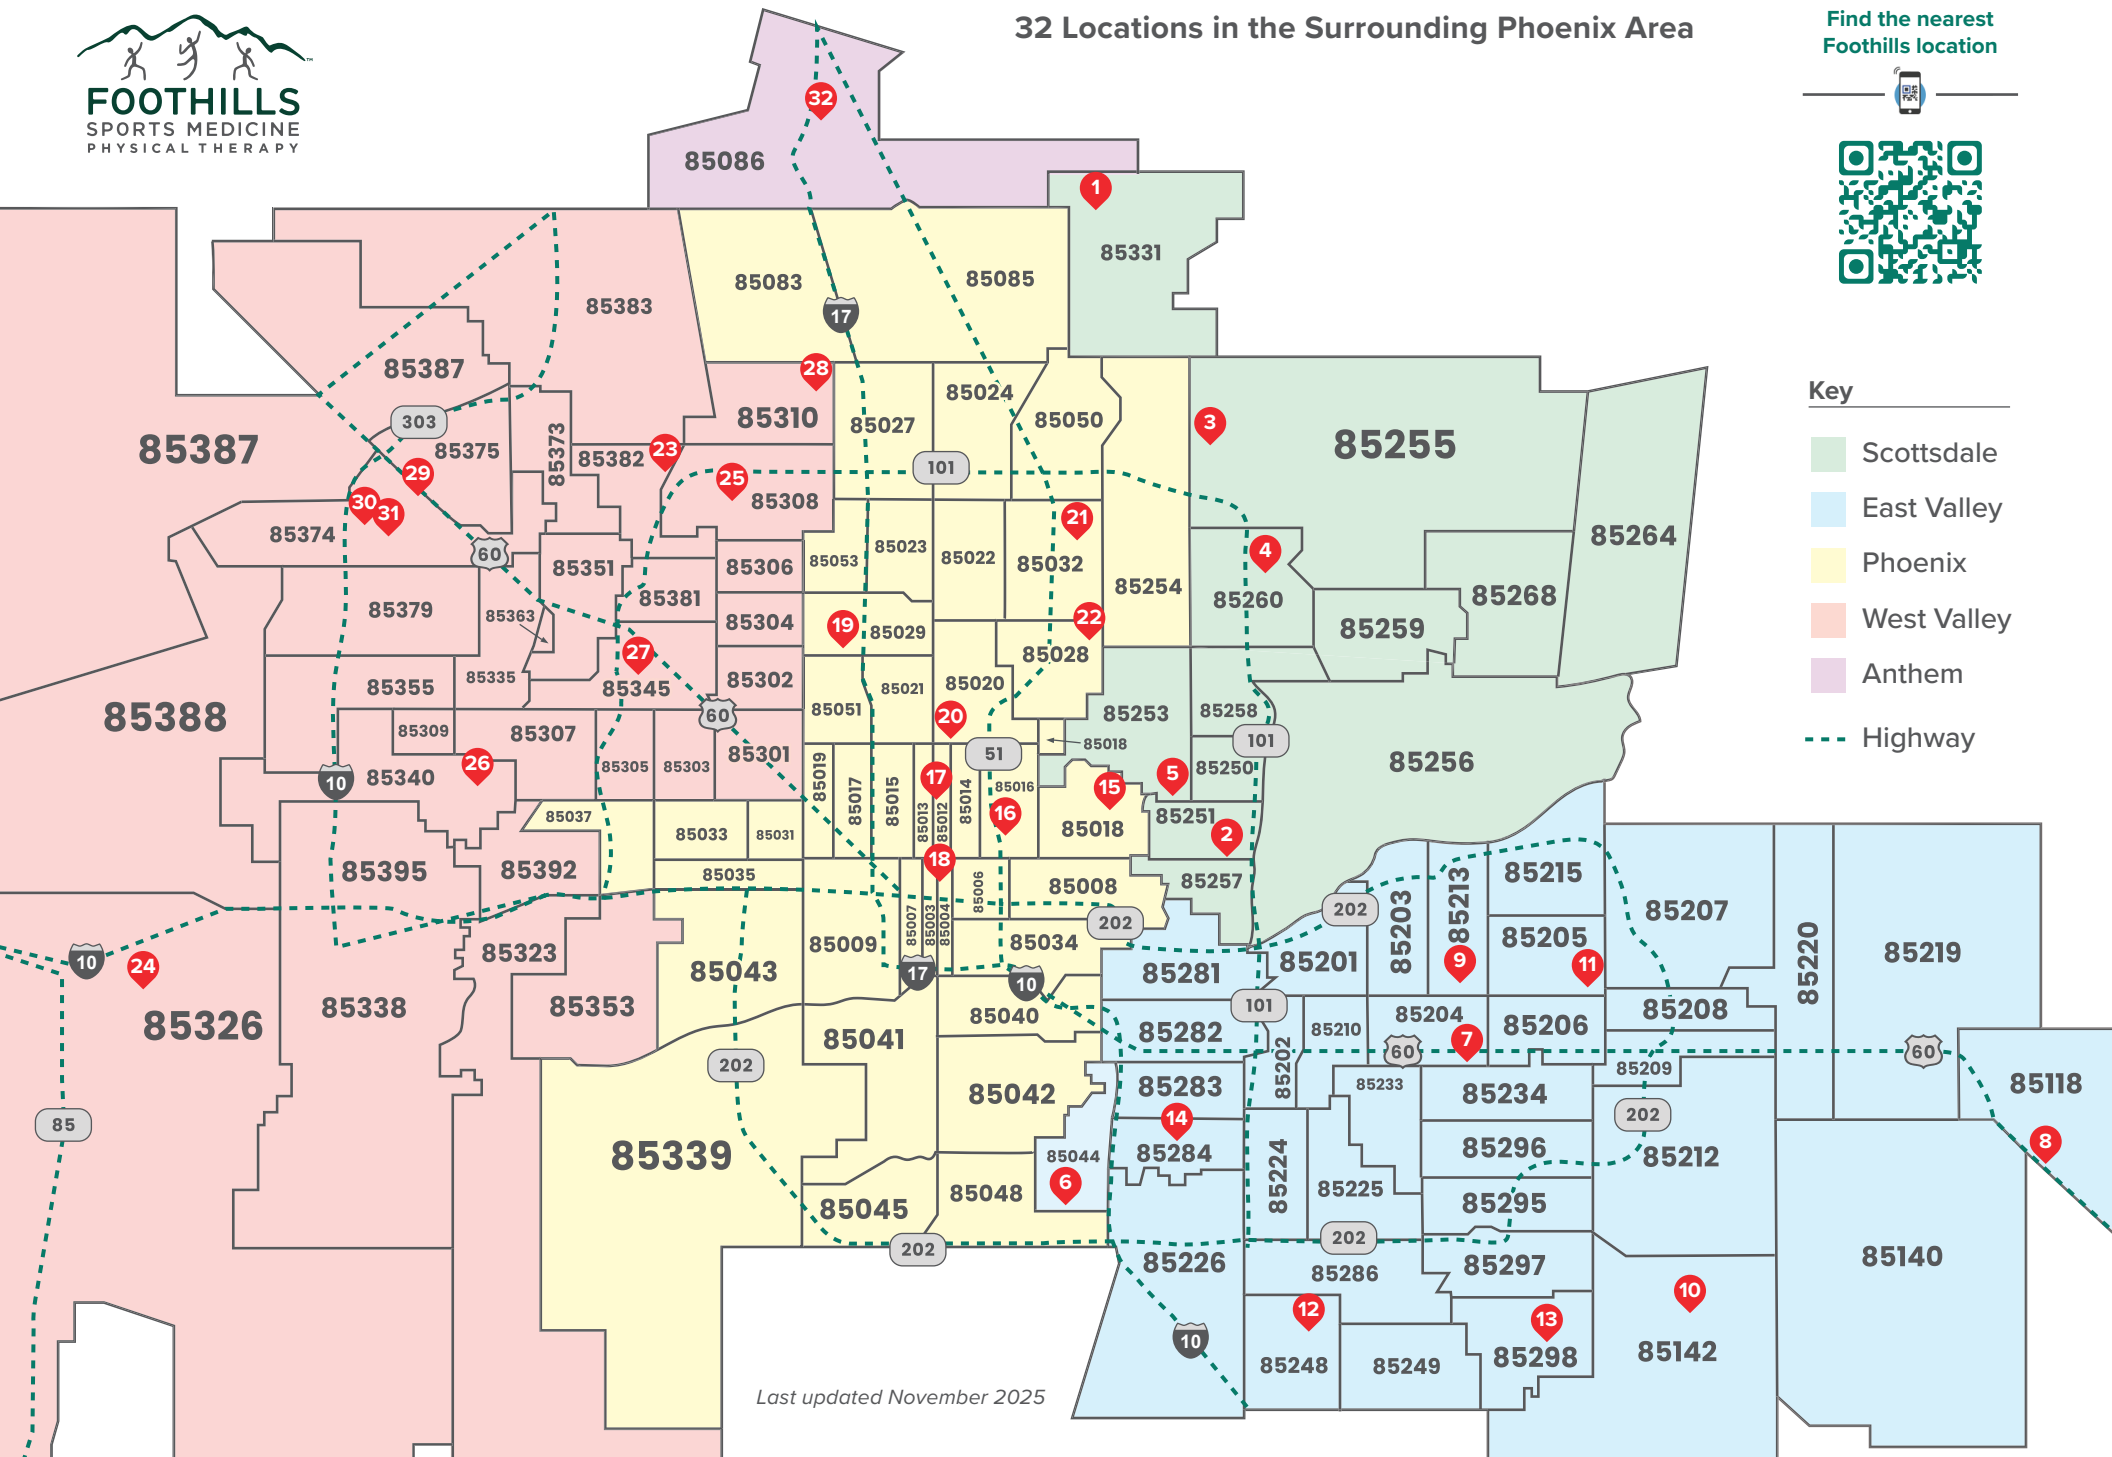

32 Locations in the Surrounding Phoenix Area

Find the nearest
Foothills location

Key

- Scottsdale
- East Valley
- Phoenix
- West Valley
- Anthem
- Highway

Last updated November 2025

SCOTTSDALE

1	Cave Creek <i>Coming Soon</i>	4705 E Carefree Hwy, Suite 128-130, Cave Creek, AZ 85331	<i>Cross streets: E Carefree Hwy & N Black Mountain Blvd</i>		
2	Civic Center	3225 N Civic Center Plaza, Suite 10, Scottsdale, AZ 85251	<i>Cross streets: Osborn & Drinkwater Blvd</i>	P (480) 945-0030	F (480) 949-4574
3	North Scottsdale	21811 N Scottsdale Rd, Suite 120, Scottsdale, AZ 85255	<i>Cross streets: Scottsdale Rd & Deer Valley Rd</i>	P (480) 513-6854	F (480) 513-6897
4	Northeast Scottsdale	9316 E Raintree Dr, Suite 100, Scottsdale, AZ 85260	<i>Cross streets: E Raintree Dr & N Thompson Peak Pkwy</i>	P (480) 746-4999	F (480) 955-2990
5	Old Town Scottsdale	5410 N Scottsdale Rd, Suite A-100, Paradise Valley, AZ 85253	<i>Cross streets: Scottsdale Rd & Jackrabbit Rd</i>	P (480) 609-0822	F (480) 609-0828